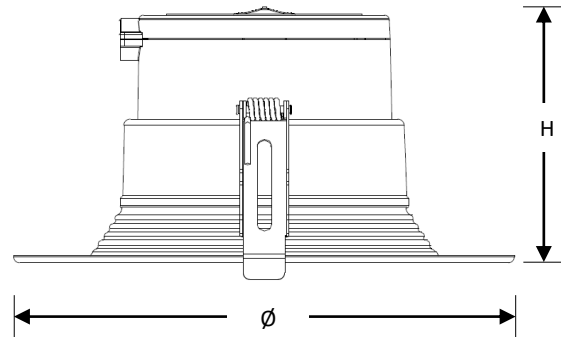

DIMENSIONS

Series	Ø	H	Weight
CDR4-1L-LKFS-WHT	5.1"	3.2"	0.7 lbs

ORDERING INFORMATION

Example: **LEDBHHA4UNV-CS-WS**

Series	Nominal Lumen Output (Selectable)	CCT (Selectable)	Baffle Type	
1L	1,000/800/500	LKFS	WHT	White Baffle