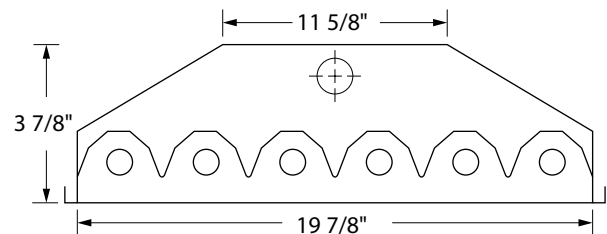

SPECIFICATIONS

Housing: Die-formed heavy-gauge cold rolled steel.

Finish: Post-painted white housing with either anodized specular or white aluminum reflector.

Ballast Access: Ballasts are accessible by removal of socket-plate screws. Reflector swings out on hinged ends.

Wireguard
wire (A.W.G. Standard) with white powder-coat finish. Attaches with clips for easy lamp access.

4-Lamp Hi-Bay End View

6-Lamp Hi-Bay End View

ORDERING INFORMATION

Catalog No.	Lamps	Length
HB4T5HOLW	(4) F54/T5HO	48"
HB6T5HOLW	(6) F54/T5HO	48"