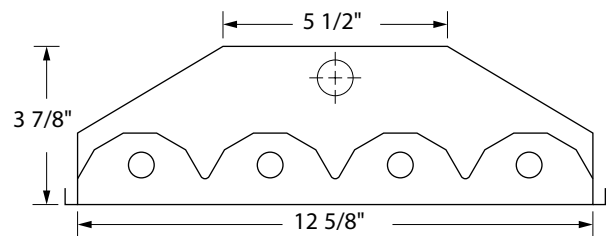

4-Lamp Hi-Bay End View