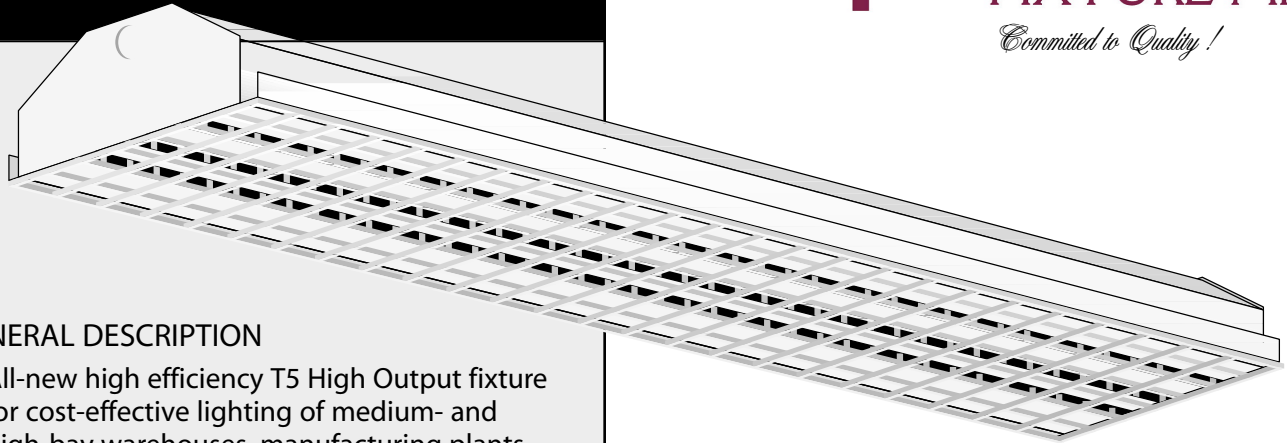

T5 H.O. Fluorescent 4- and 6-Lamp Hi-Bay Fixtures

GENERAL DESCRIPTION

- All-new high efficiency T5 High Output fixture for cost-effective lighting of medium- and high-bay warehouses, manufacturing plants, sports facilities and retail spaces.
- New Engineered Lighting™ design features precision-formed beveled specular reflector to achieve maximum light output.
- Delivers either 19,000+ lumens from four economical 54-watt H.O. lamps, or 31,000+ lumens from six lamps; replaces H.I.D. fixtures on a one-for-one basis.
- Surface, pendant, chain or stem mounting.
- Optional wireguard with innovative fastener design allows easy lamp access.
- Highest quality materials and workmanship. Made in the U.S.A.

SPECIFICATIONS

Housing: Die-formed heavy-gauge cold rolled steel.

Finish: Post-painted white housing with either anodized specular or white aluminum reflector.

Ballast Access: Ballasts are accessible by removal of socket-plate screws. Reflector swings out on hinged ends.