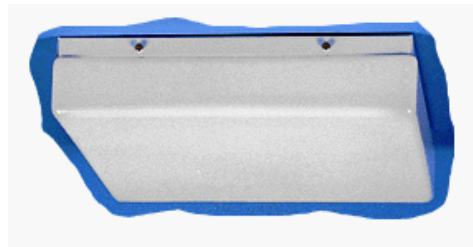

# Circlines

C, CX6, CX6SQ, CPuff

9", 11", 12", 14", 19"

Round "DECO"

- C22X6 1)FC8T9 11"
- C32X6 1)FC12T9 14"
- C54X6 1)FC8T9 & FC12T9 14"
- C40X6 1)FC16T9 19"
- C72X6 1)FC12T9 & FC16T9 19"

- C22X6-2PL9 11"
- C32X6-2PL13 14"
- C32X6-2PL26 14"

CHROME

C54

- C22 WHITE
- C32 CHROME

Same as above but SQUARE

Round "Puff"

**Housing:** Die-formed heavy gauge steel with high-gloss baked white enamel finish (minimum reflectance 86%) over rust inhibiting phosphate coat. Chrome model is plated finish.