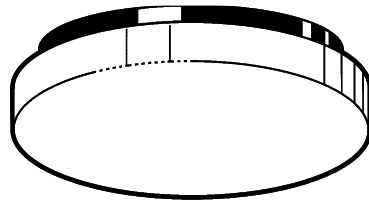

# Circlines

C, CX6, CX6SQ, CPuff

9", 11", 12", 14", 19"

Round "DECO"

- C22X6 1)FC8T9 11"
- C32X6 1)FC12T9 14"
- C54X6 1)FC8T9 & FC12T9 14"
- C40X6 1)FC16T9 19"
- C72X6 1)FC12T9 & FC16T9 19"

- C22X6-2PL9 11"
- C32X6-2PL13 14"
- C32X6-2PL26 14"

CHROME

C54

- C22 WHITE
- C32 CHROME

Same as above but SQUARE

Round "Puff"

**Housing:** Die-formed heavy gauge steel with high-gloss baked white enamel finish (minimum reflectance 86%) over rust inhibiting phosphate coat. Chrome model is plated finish.

## DIMENSIONS