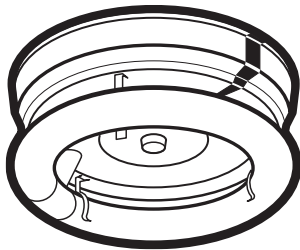

# Circlines

C, CX6, CX6SQ, CPuff

9", 11", 12", 14", 19"

Round "DECO"

- C22X6 1)FC8T9 11"
- C32X6 1)FC12T9 14"
- C54X6 1)FC8T9 & FC12T9 14"
- C40X6 1)FC16T9 19"
- C72X6 1)FC12T9 & FC16T9 19"

- C22X6-2PL9 11"
- C32X6-2PL13 14"
- C32X6-2PL26 14"

CHROME

C54

- C22 WHITE
- C32 CHROME

Same as above but SQUARE

Round "Puff"

**Housing:** Die-formed heavy gauge steel with high-gloss baked white enamel finish (minimum reflectance 86%) over rust inhibiting phosphate coat. Chrome model is plated finish.

## DIMENSIONS