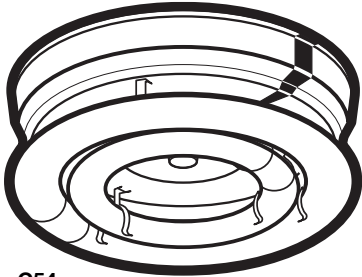

# Circlines

C, CX6, CX6SQ, CPuff

9", 11", 12", 14", 19"

Round "DECO"

- C22X6 1)FC8T9 11"
- C32X6 1)FC12T9 14"
- C54X6 1)FC8T9 & FC12T9 14"
- C40X6 1)FC16T9 19"
- C72X6 1)FC12T9 & FC16T9 19"

- C22X6-2PL9 11"
- C32X6-2PL13 14"
- C32X6-2PL26 14"

CHROME

C54

- C22 WHITE
- C32 CHROME

Same as above but SQUARE

Round "Puff"

**Housing:** Die-formed heavy gauge steel with high-gloss baked white enamel finish (minimum reflectance 86%) over rust inhibiting phosphate coat. Chrome model is plated finish.

## DIMENSIONS