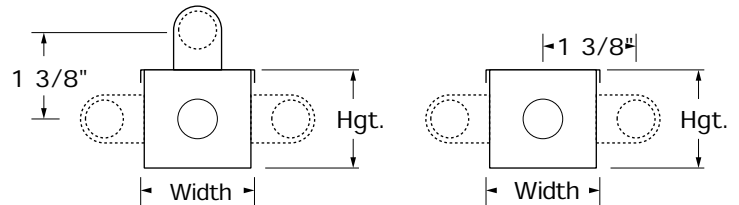

## SPECIFICATIONS

**Construction:** Die-formed 21-gauge cold rolled steel. All close-tolerance snap-fit construction. Numerous KOs for ease of installation and configuration. End plates available with 7/8" KOs for continuous mounting.

**Channel/Wireway Cover:**

#8 x 5/16 sheet metal screws. Secures with two (2)

**Mounting:** Fixtures designed with 1/8" standoffs (see side view drawing) for surface mounting as individual units or in continuous rows.

**Finish:**

Highly reflective baked white enamel. Four-stage phosphate pre-wash ensures maximum bonding, durability and rust prevention.

CT5 Lamp Configurations CST Lamp Configuration

|                | Width    | Hgt.    |
|----------------|----------|---------|
| Body Only:     | 1 5/8"   | 1 3/8"  |
| W/End & Cover: | 1 13/16" | 1 9/16" |