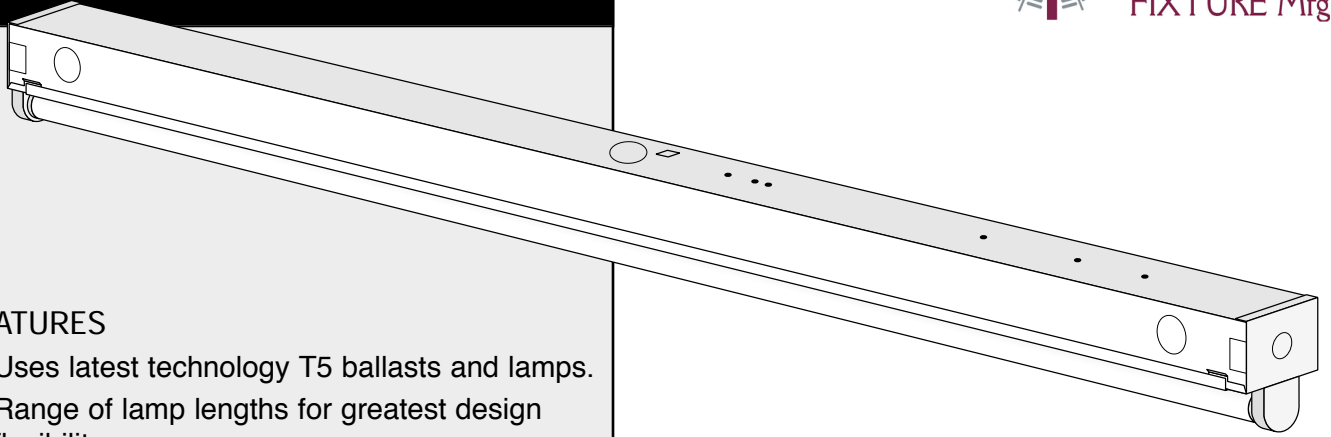

## FEATURES

- Uses latest technology T5 ballasts and lamps.
- Range of lamp lengths for greatest design flexibility.
- Ideal for most fluorescent lighting applications, including general illumination, cove lighting and display cases.
- Designed for ceiling mount, wall mount or chain hanging.
- Uses efficient T5 lamps or H.O. lamps for up to 70% more light output.
- Versatile CT5 and CST5 models allow 1-, 2- and 3-lamp configurations.
- Knockouts provided for convenience outlet and pull-switch.

## SPECIFICATIONS

**Construction:** Die-formed 21-gauge cold rolled steel. All close-tolerance snap-fit construction. Numerous KOs for ease of installation and configuration. End plates available with 7/8" KOs for continuous mounting.

**Channel/Wireway Cover:**

#8 x 5/16 sheet metal screws. Secures with two (2)

**Mounting:** Fixtures designed with 1/8" standoffs (see side view drawing) for surface mounting as individual units or in continuous rows.

**Finish:**

Highly reflective baked white enamel. Four-stage phosphate pre-wash ensures maximum bonding, durability and rust prevention.

CT5 Lamp Configurations CST Lamp Configuration

|                | Width    | Hgt.    |
|----------------|----------|---------|
| Body Only:     | 1 5/8"   | 1 3/8"  |
| W/End & Cover: | 1 13/16" | 1 9/16" |