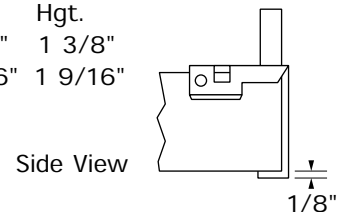

ORDERING INFORMATION

Model#	Lamp Config.	Length
CT5-14or24HO	1, 2 or 3	22"
CT5-21or39HO	1, 2 or 3	34"
CT5-28or54HO	1, 2 or 3	46"
CT5-35or80HO	1, 2 or 3	58"
CST51or2-14or24HO	1 or 2	22"
CST51or2-21or39HO	1 or 2	34"
CST51or2-28or54HO	1 or 2	46"
CST51or2-35or80HO	1 or	58"

7/8" KO, on end cap

NOTES

Optional micro-perforated reflectors available in a range of styles for contemporary soft-lighting effects.

Dimensions subject to change without notice.